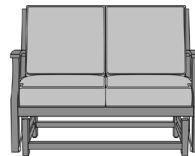

### Statement of Line

**AREG1**  
28W 33.5D 38.5H  
27AH

**AREG2**  
54W 33.5D 38.5H  
27AH

**AREG1P**  
28W 33.5D 38.5H  
27AH

**AREG2P**  
54W 33.5D 38.5H  
27AH

kwalu®

Designed to Last®

6160 Peachtree Dunwoody Rd. Building C, Atlanta, GA 30328